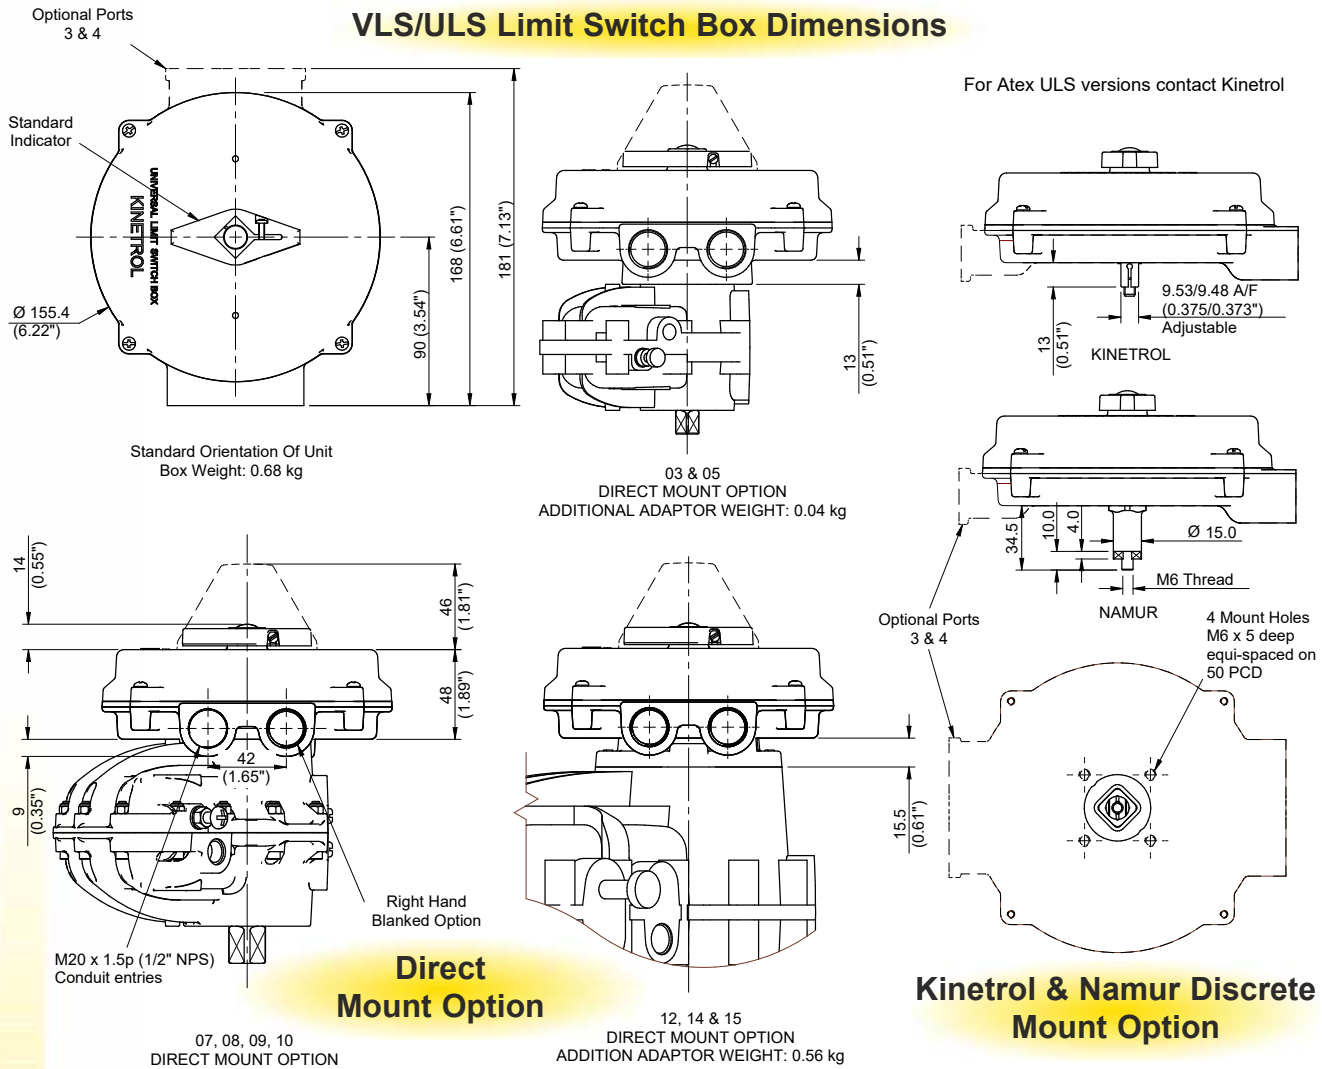

## VLS/ULS Limit Switch Box Dimensions

## Explosion Proof Limit Switch Box Dimensions

### Kinetrol Close Mount Option

### Discrete Mount Option