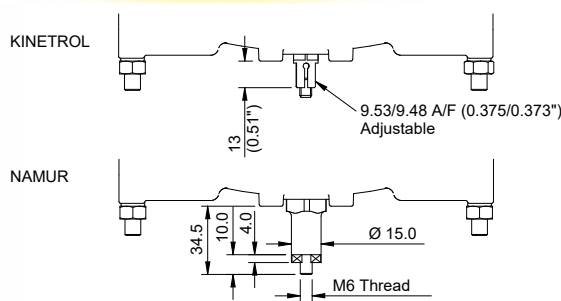

## VLS/ULS Limit Switch Box Dimensions

## Explosion Proof Limit Switch Box Dimensions

### Kinetrol Close Mount Option